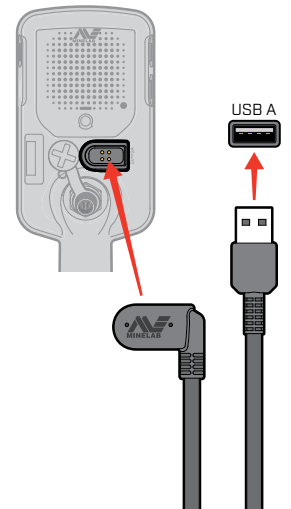

minelab.com

X-TERRA ELITE

GETTING STARTED GUIDE

ASSEMBLY

CHARGING

5-6 HOURS

⚠ Charge your detector with a good-quality USB charger that has a minimum charging capacity of 2A @ 5V. Risk of USB charger failure if a low quality charger is used.

Look for the marks below on USB chargers.

CONTROLS & DISPLAY