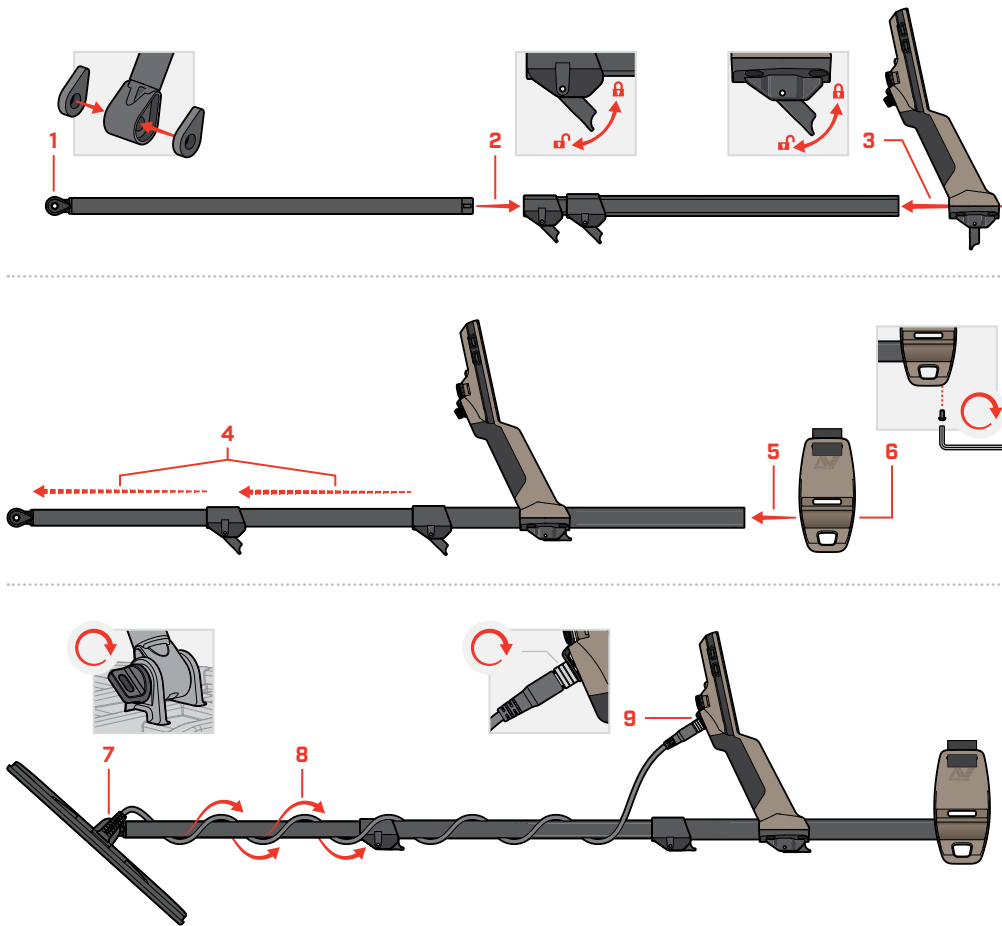

minelab.com

X-TERRA ELITE

GETTING STARTED GUIDE

ASSEMBLY

CHARGING

5-6 HOURS

⚠ Charge your detector with a good-quality USB charger that has a minimum charging capacity of 2A @ 5V. Risk of USB charger failure if a low quality charger is used.

Look for the marks below on USB chargers.

CONTROLS & DISPLAY